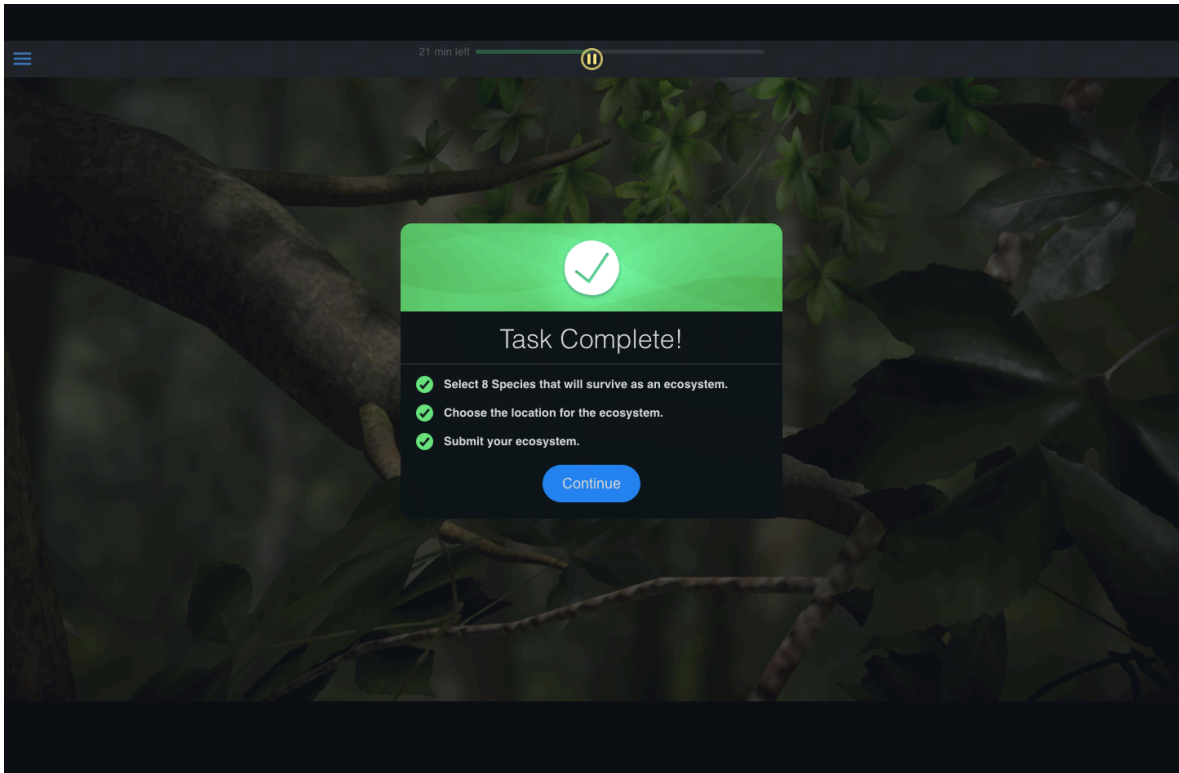

PassPsychometric.com