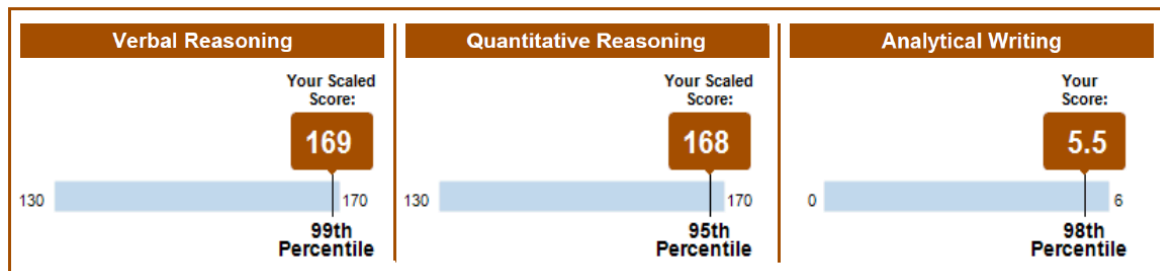

Your Scores for the General Test Taken on