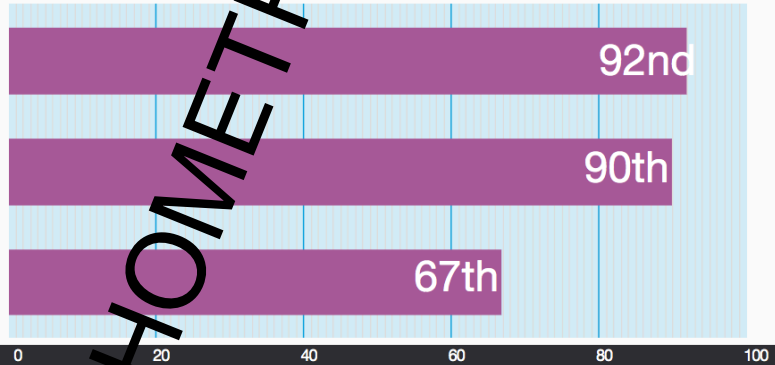

YOUR IR SCORE:

8

YOUR VERBAL SCORE:

40

YOUR QUANTITATIVE SCORE:

48

PERCENTILE RANKING