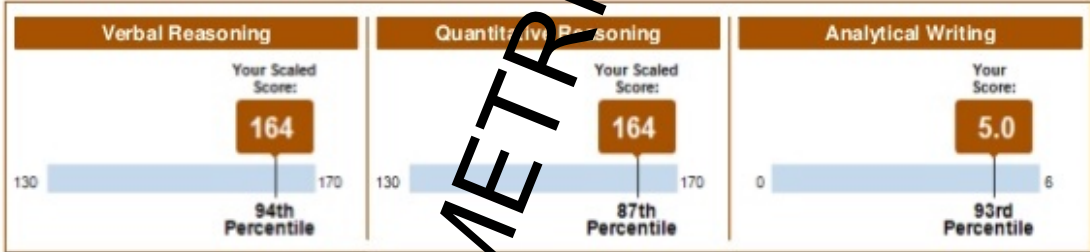

Your Scores for the General Test Taken on [Redacted]