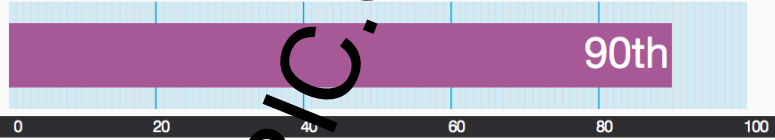

General Test Scores

Test Date	Verbal Reasoning		Quantitative Reasoning		Analytical Writing	
	Scaled Score	Percentile	Scaled Score	Percentile	Score	Percentile
[Redacted]	164	94	164	87	5.0	93

Your Scores for the General Test Taken on [Redacted]

# Overall GMAT Exam Performance

YOUR GMAT TOTAL SCORE:

**710**

PERCENTILE RANKING

YOUR IR SCORE:

**8**

YOUR VERBAL SCORE:

**40**