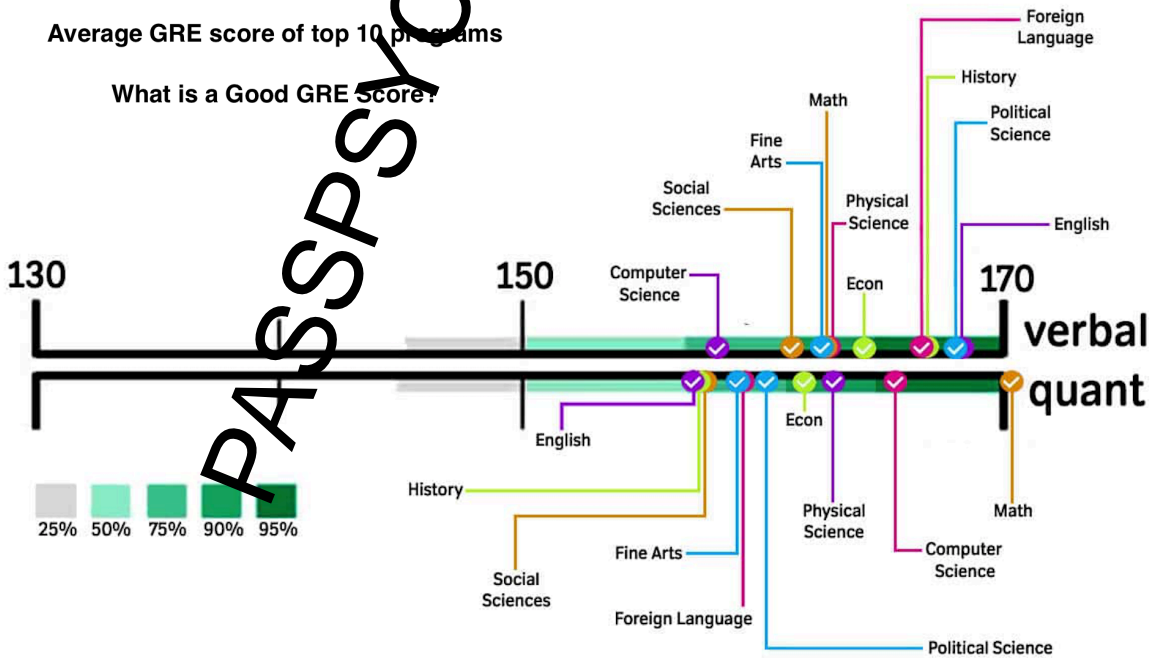

Average GRE score of top 10 programs

What is a Good GRE Score?